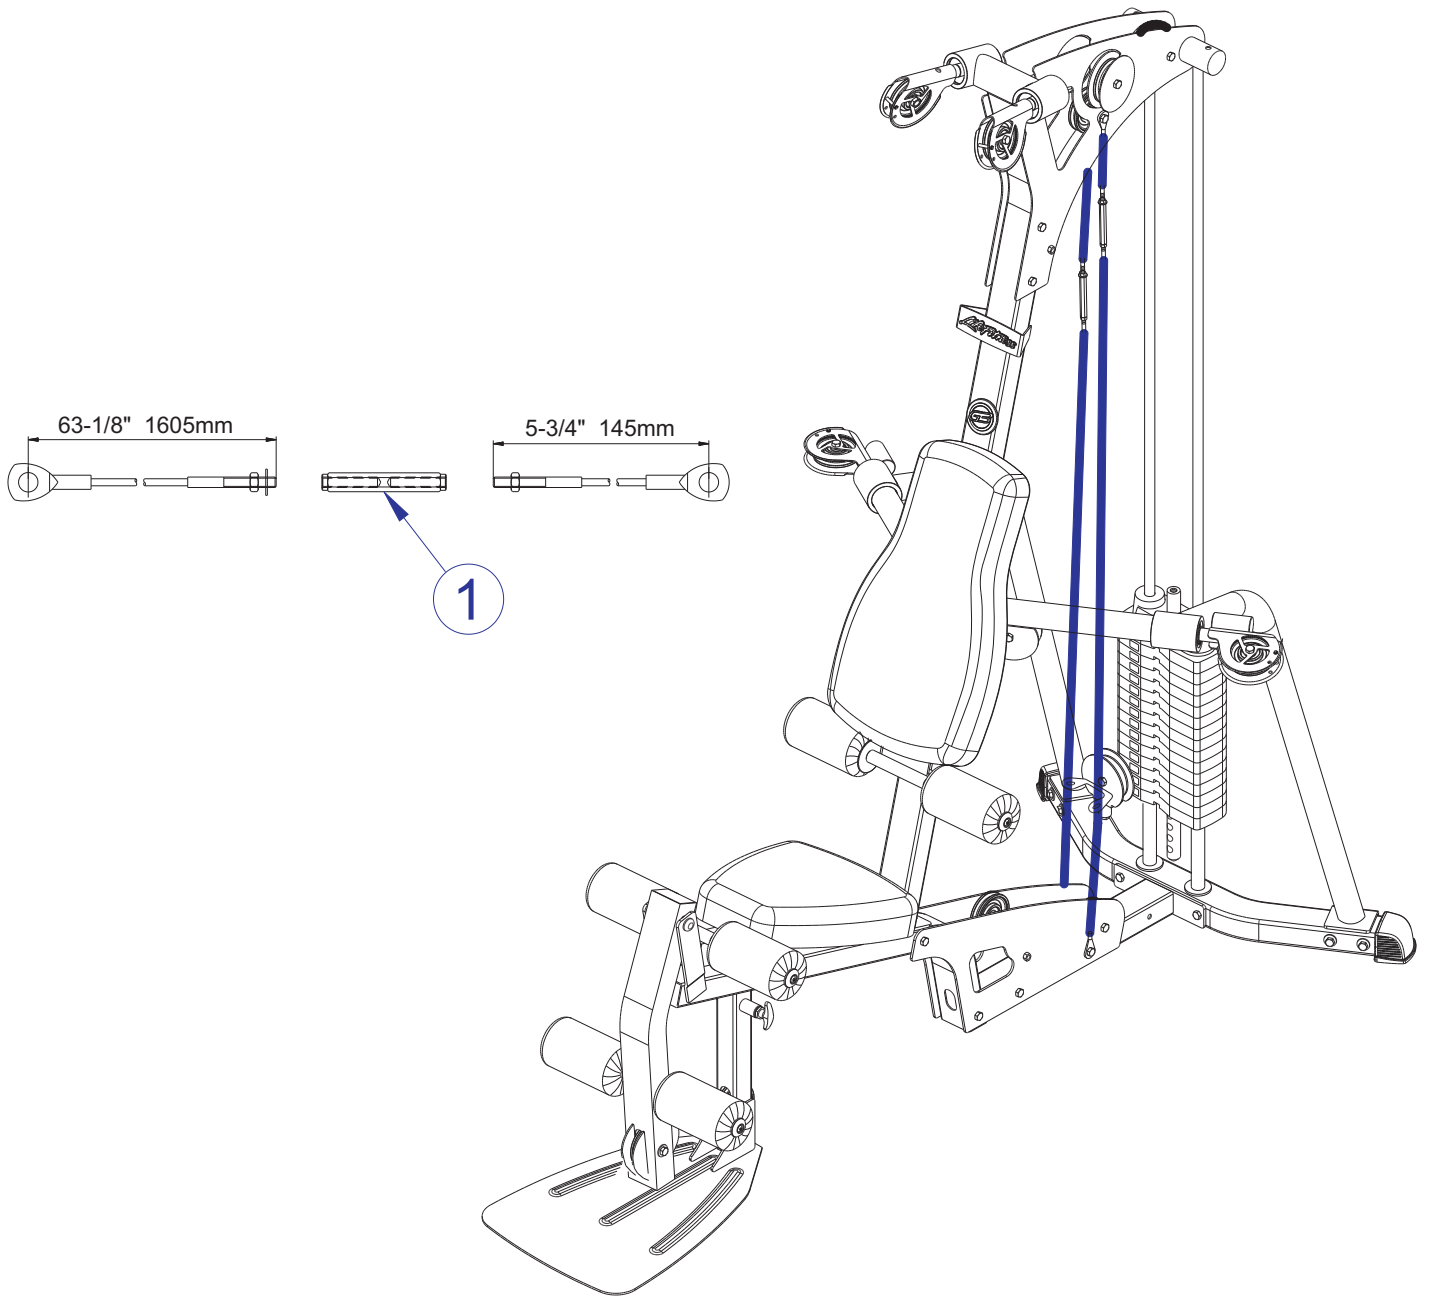

G3-001 G3 HOME GYM REAR GUIDE CABLES

ITEM NO.	QTY.	PART NO.	DESCRIPTION
1	2	8596501	CABLE 63 1/8/5 5/8 P13-0223